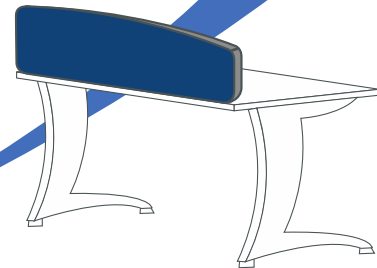

## flite! Upholstered Screens with PVC Trim

Introducing Flite: a modern, stylish and cost effective space dividing solution with a choice of silver and graphite grey trim.

Available in both desk mounted and freestanding versions 26mm thick with top options that include straight, curved and wave profiles.

### desk mounted >

Flite! Desk mounted screens are solo, individually fitted screens and don't require linking.

With numerous fixing brackets available to suit all kinds of desking ranges.

> straight top > curved top > waved top