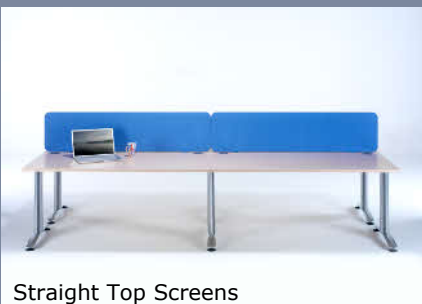

## **flite!** Upholstered Screens with PVC Trim

Introducing Flite: a modern, stylish and cost effective space dividing solution with a choice of silver and graphite grey trim.

Available in both desk mounted and freestanding versions 26mm thick with top options that include straight, curved and wave profiles.

## finishes & general >

Screen panels are made from 25mm thick chipboard, covered with upholstery foam and then fitted with fabric. Then the PVC trim is fitted to the screen edge all the way round the screen. Fixing holes for screen brackets are prepared where necessary. All screens are then being quality checked, cleaned and packaged individually or to customers request. (for large orders we can palletise the screens which are shrink wrapped to prevent any damage during transit.)

Each desking screen includes a pair of brackets to fit your office desk.

Curved Top Screen Cluster

Desk Mount Bracket

Straight Top Screen with Toolbar

Desk Mount Bracket

Straight Top Screens with Toolbar

Stabilizing Foot

Trim Options

Straight Top Screens

Wave Top Screen

Toolbar with Accessories

Fabric types and finishes can be selected from the Camira swatch chart. Please contact us should you wish to require a swatch chart or any further samples.