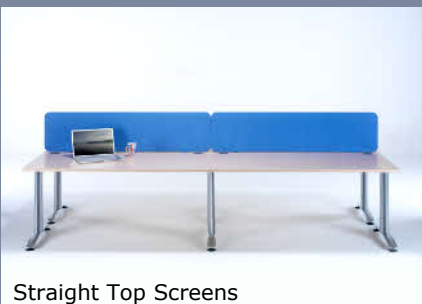

## finishes & general >

Screen panels are made from 25mm thick chipboard, covered with upholstery foam and then fitted with fabric. Then the PVC trim is fitted to the screen edge all the way round the screen. Fixing holes for screen brackets are prepared where necessary. All screens are then being quality checked, cleaned and packaged individually or to customers request. (for large orders we can palletise the screens which are shrink wrapped to prevent any damage during transit.)

Each desking screen includes a pair of brackets to fit your office desk.

Curved Top Screen Cluster

Desk Mount Bracket

Straight Top Screen with Toolbar

Desk Mount Bracket

Straight Top Screens with Toolbar

Stabilizing Foot

Trim Options

Straight Top Screens

Wave Top Screen

Toolbar with Accessories

Fabric types and finishes can be selected from the Camira swatch chart. Please contact us should you wish to require a swatch chart or any further samples.