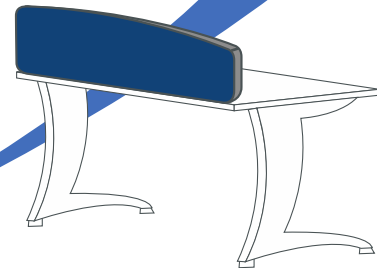

## **flite!** Upholstered Screens with PVC Trim

Introducing Flite: a modern, stylish and cost effective space dividing solution with a choice of silver and graphite grey trim.

Available in both desk mounted and freestanding versions 26mm thick with top options that include straight, curved and wave profiles.

### **desk mounted >**

Flite! Desk mounted screens are solo, individually fitted screens and don't require linking.

With numerous fixing bracket available to suit all kinds of desking ranges.

**> straight top > curved top > waved top**