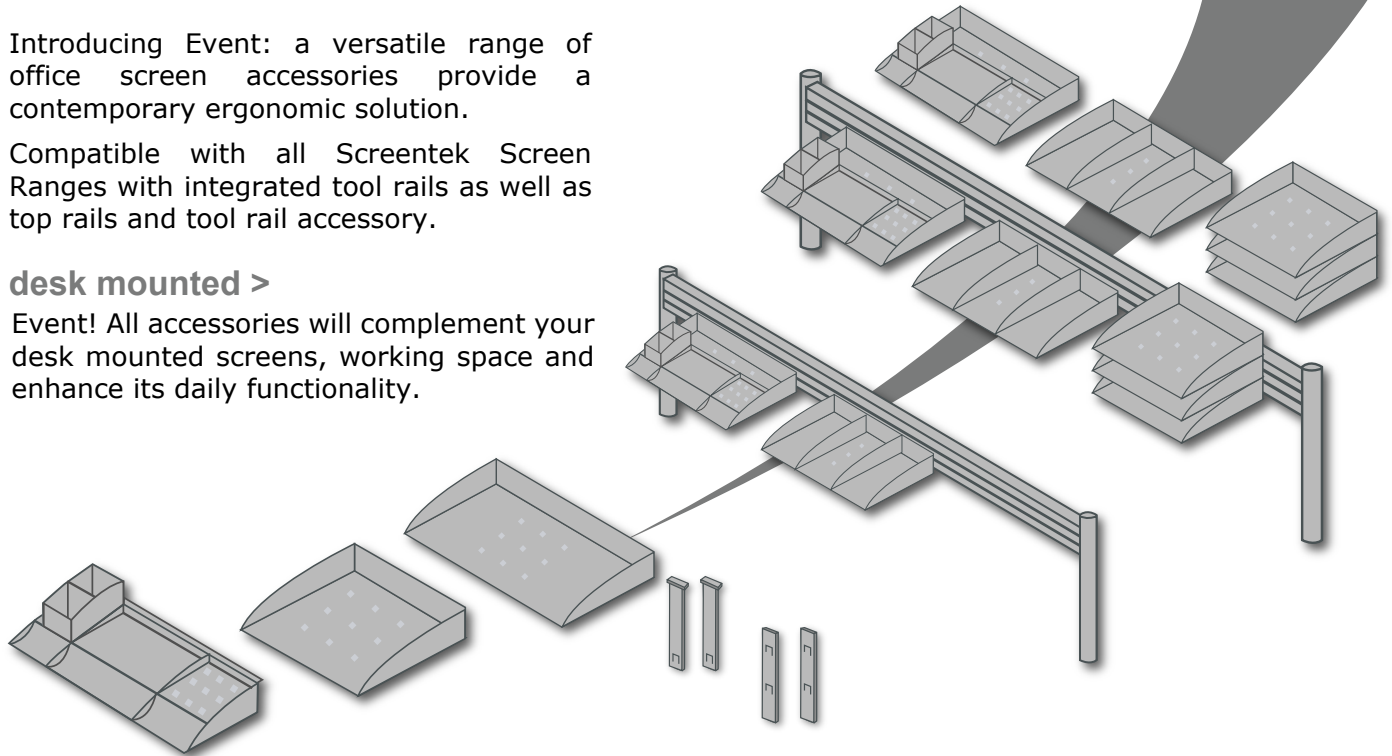

SCREENETEK

Retail Prices

event! office screen accessories

Introducing Event: a versatile range of office screen accessories provide a contemporary ergonomic solution.

Compatible with all Screenetek Screen Ranges with integrated tool rails as well as top rails and tool rail accessory.

desk mounted >

Event! All accessories will complement your desk mounted screens, working space and enhance its daily functionality.

> straight top > straight top > straight top
> straight top > straight top > straight top

free standing & linkable >

Event! freestanding screens with integrated or added toolrail and or standard top rail will accept any of these useful accessories.

Durable, high impact resistant PVC stationary trays add additional functionality to these screens.