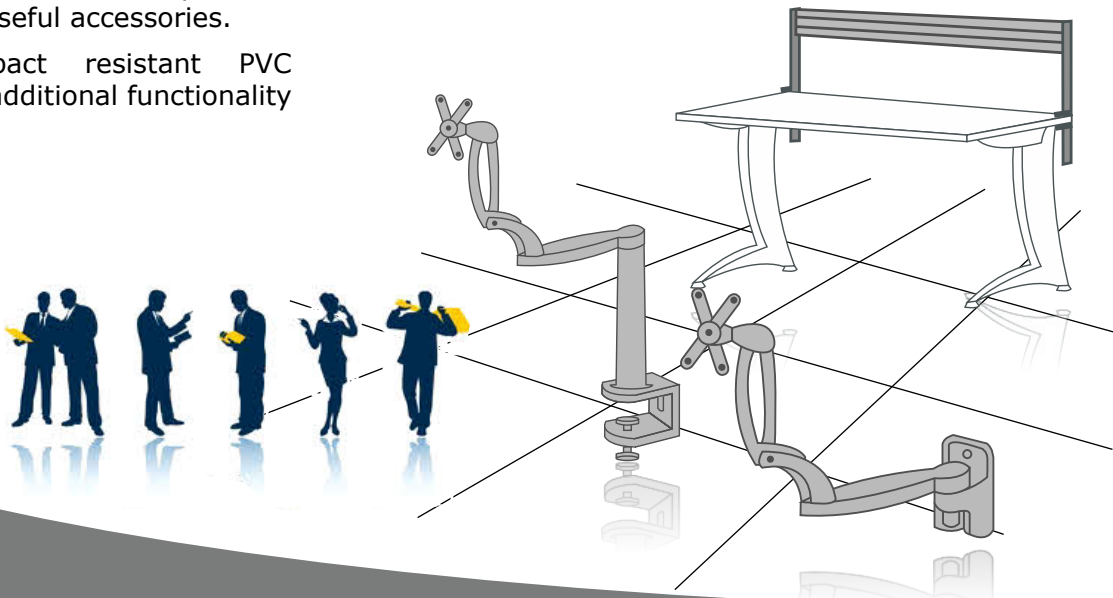

desk mounted >

Event! All accessories will complement your desk mounted screens, working space and enhance its daily functionality.

> straight top > straight top > straight top
> straight top > straight top > straight top

free standing & linkable >

Event! freestanding screens with integrated or added toolrail and or standard top rail will accept any of these useful accessories.

Durable, high impact resistant PVC stationary trays add additional functionality to these screens.