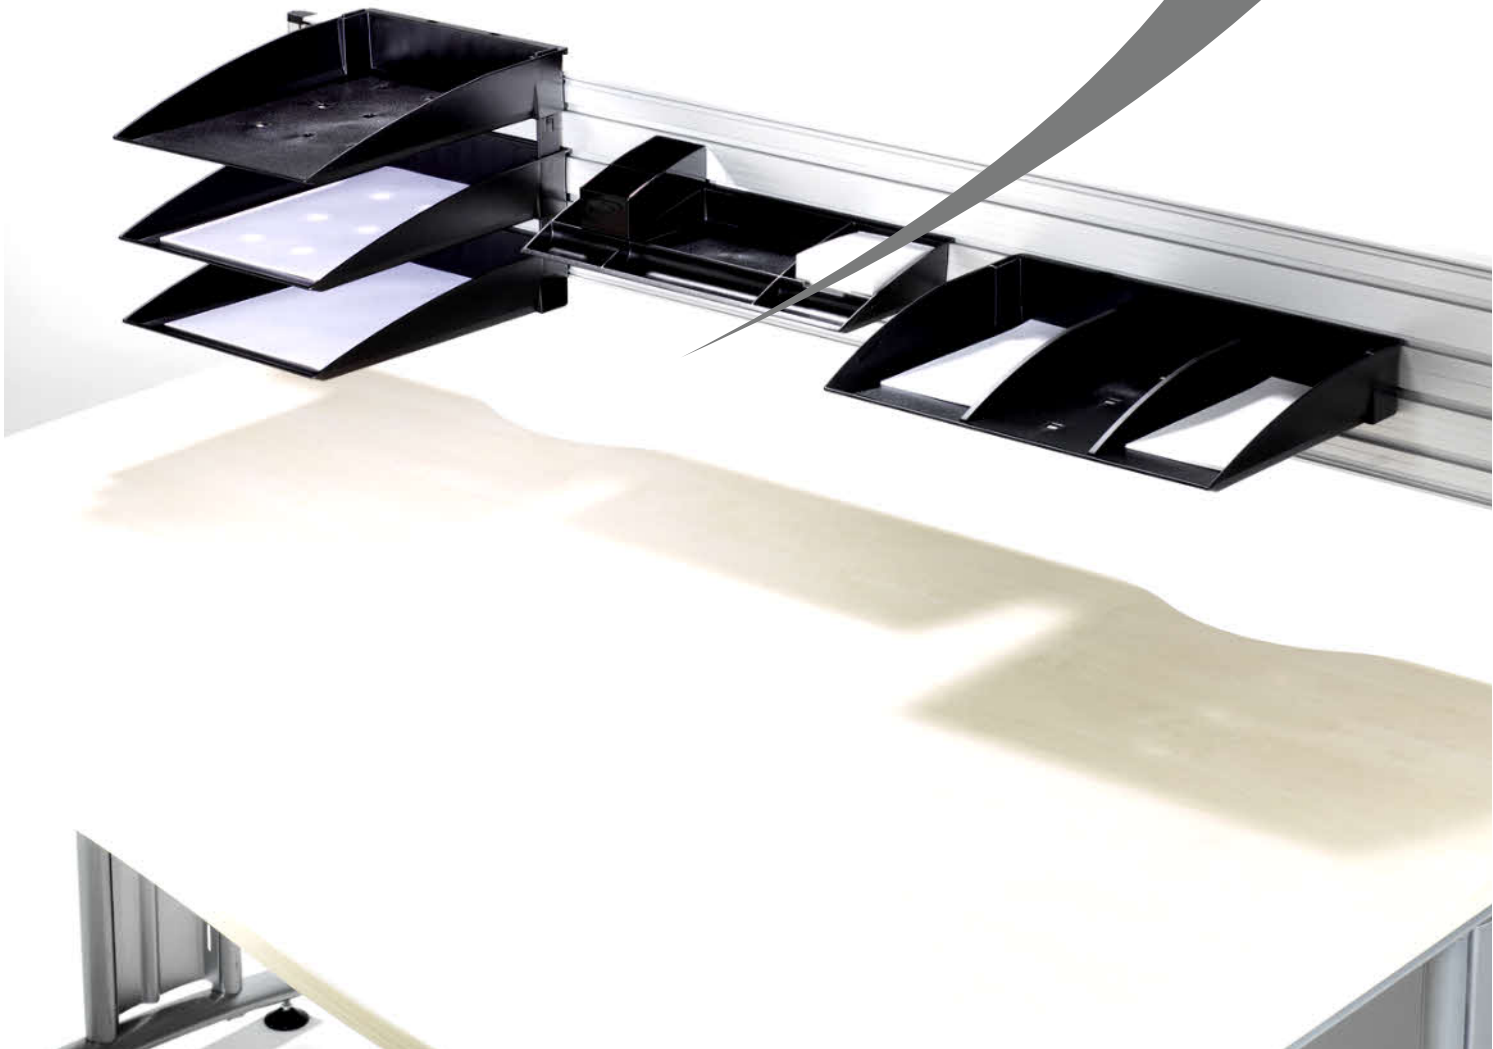

S C R E E N T E K

Brochure

Screen Hung Accessories

event!

office screen accessories

Tel: 01257 277588
Email: info@screentek.co.uk
Website: www.screentek.co.uk

SCREENTEK UK Ltd - Yarrow Mill, Yarrow Road, Chorley, Lancashire, PR6 0LP