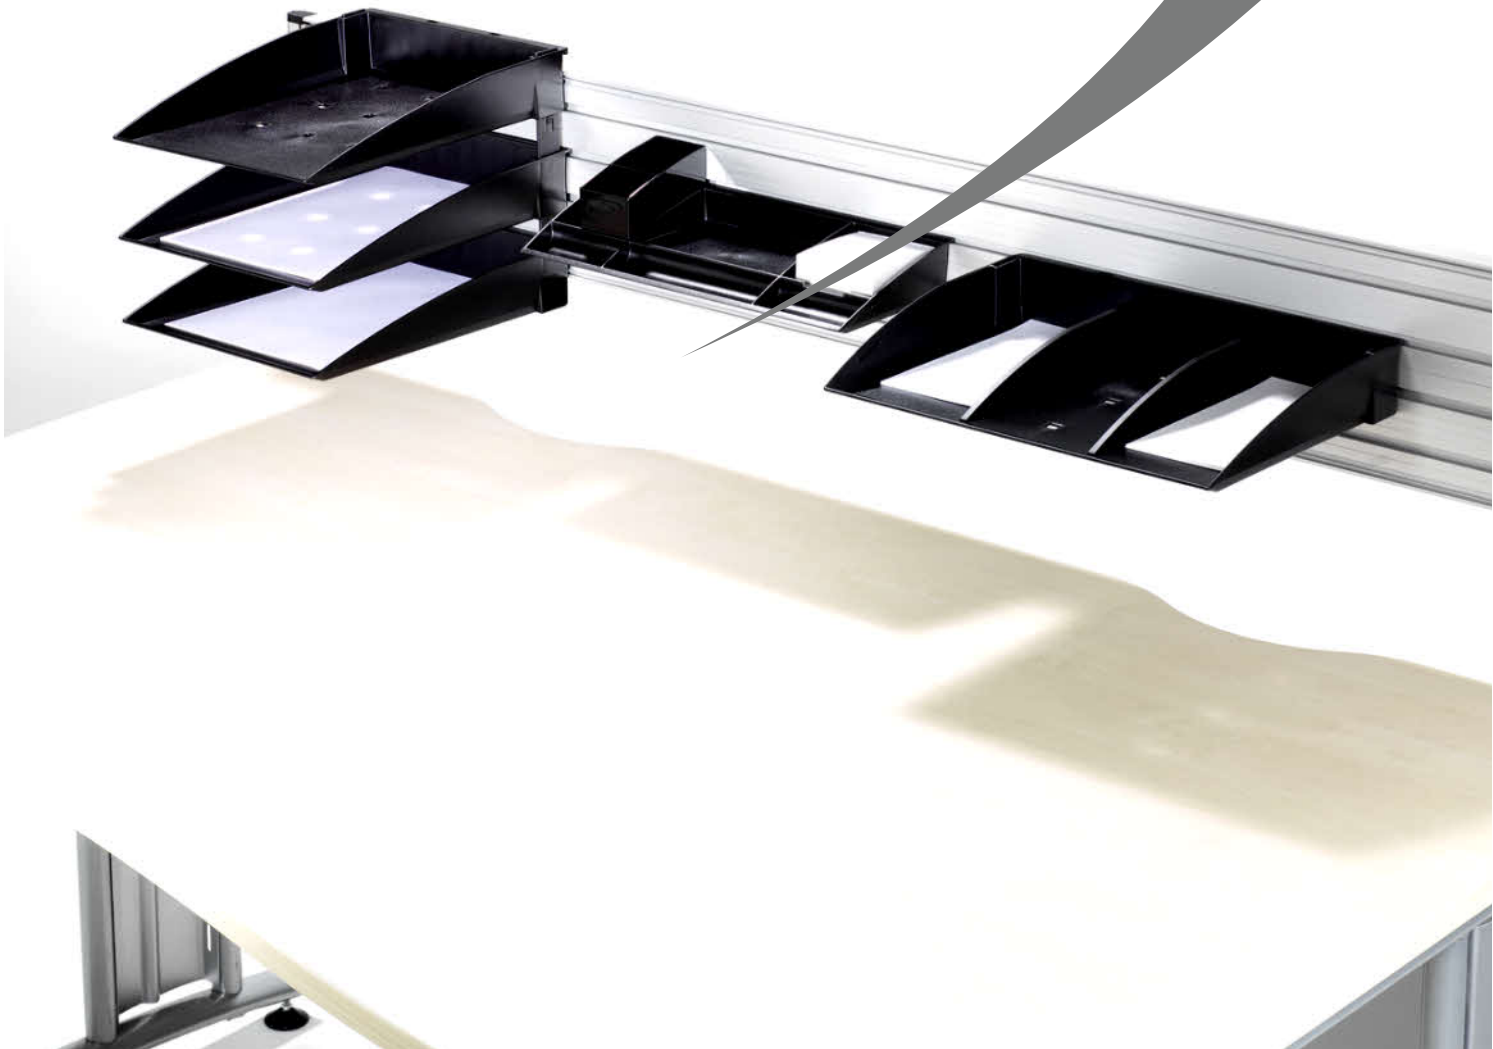

S C R E E N T E K

Brochure

Screen Hung Accessories

event!

office screen accessories

Tel: 01257 795588
Email: info@screentek.co.uk
Website: www.screentek.co.uk

SCREENTEK UK Ltd - Yarrow Mill, Yarrow Road, Chorley, Lancashire, PR6 0LP