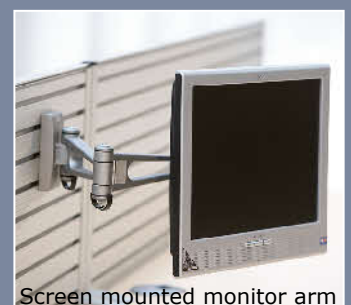

Silver Stationary Tray

Screen mounted monitor arm

Fabric types and finishes can be selected from the Camira swatch chart. Please contact us should you wish to require a swatch chart or any further samples.

For additional information please call our office on **01257 277 588**.