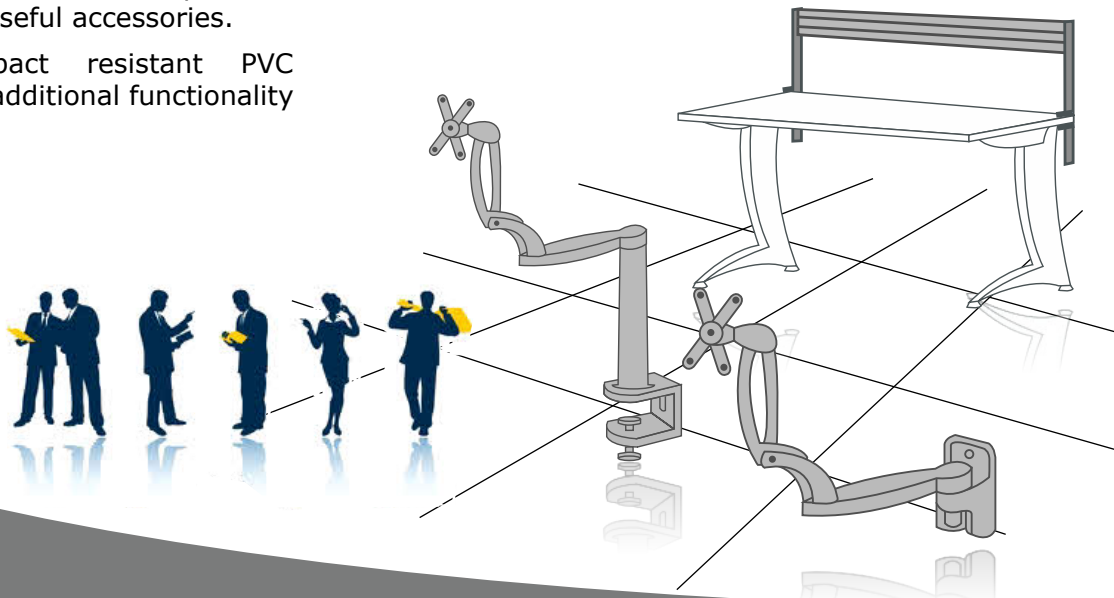

SCREENETEK

Retail Prices

event! office screen accessories

Introducing Event: a versatile range of office screen accessories provide a contemporary ergonomic solution.

Compatible with all Screenetek Screen Ranges with integrated tool rails as well as top rails and tool rail accessory.

desk mounted >

Event! All accessories will complement your desk mounted screens, working space and enhance its daily functionality.

> straight top > straight top > straight top
> straight top > straight top > straight top

free standing & linkable >

Event! freestanding screens with integrated or added toolrail and or standard top rail will accept any of these useful accessories.

Durable, high impact resistant PVC stationary trays add additional functionality to these screens.