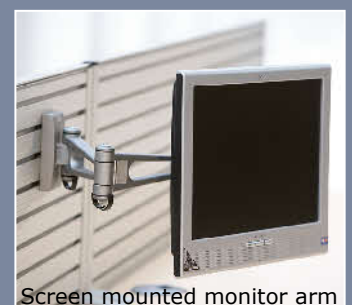

Silver Stationary Tray

Screen mounted monitor arm

Fabric types and finishes can be selected from the Camira swatch chart. Please contact us should you wish to require a swatch chart or any further samples.

For additional information please call our office on **01257 277 588**.