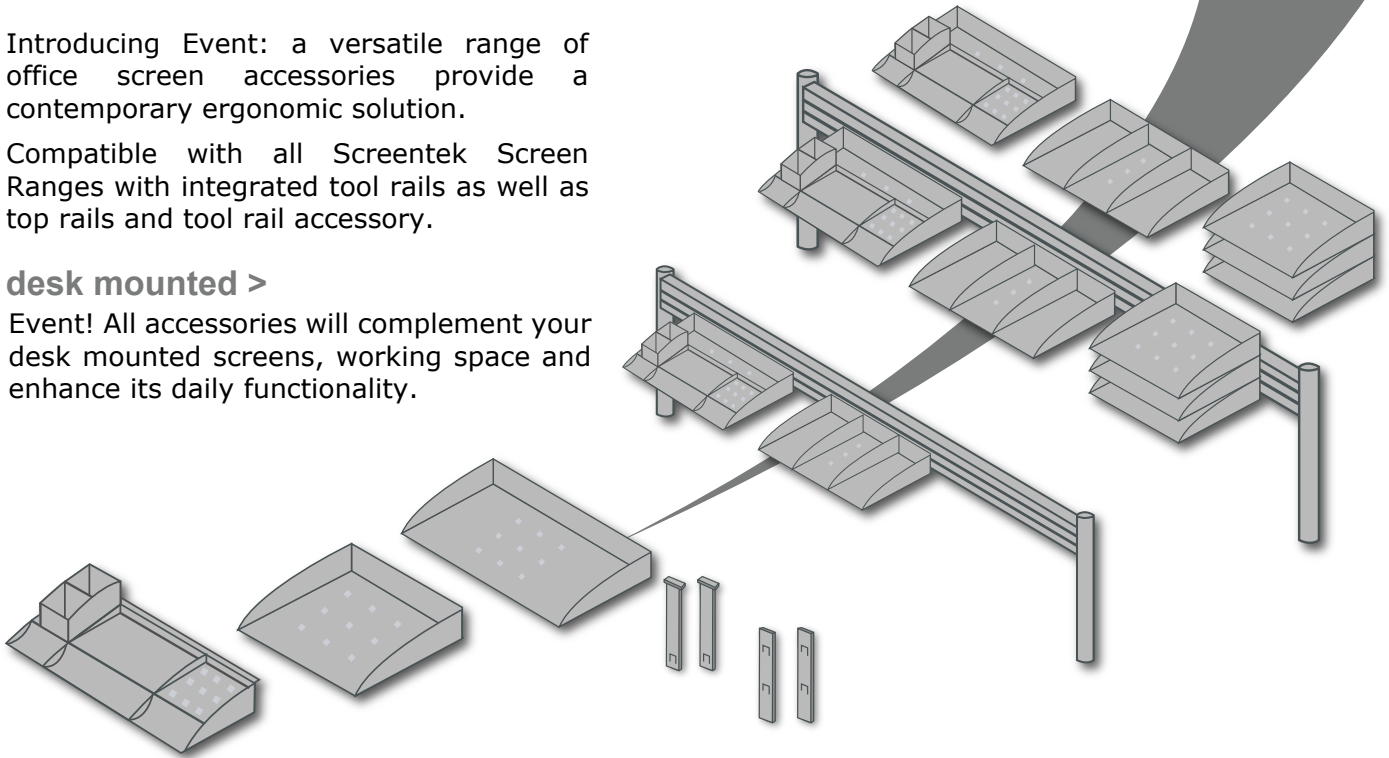

SCREENETEK

Retail Prices

event! office screen accessories

Introducing Event: a versatile range of office screen accessories provide a contemporary ergonomic solution.

Compatible with all Screenetek Screen Ranges with integrated tool rails as well as top rails and tool rail accessory.

desk mounted >

Event! All accessories will complement your desk mounted screens, working space and enhance its daily functionality.

> straight top > straight top > straight top
> straight top > straight top > straight top

free standing & linkable >

Event! freestanding screens with integrated or added toolrail and or standard top rail will accept any of these useful accessories.

Durable, high impact resistant PVC stationary trays add additional functionality to these screens.