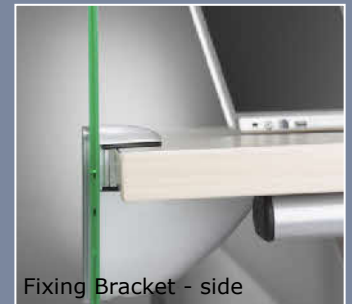

Screen is inclusive of desk mount brackets to fit tops from 18mm to 30mm.

Blue straight top

Blue straight top - front

Blue straight top - back

Fixing Bracket - back

White curved top

White curved top

Fixing Bracket - side