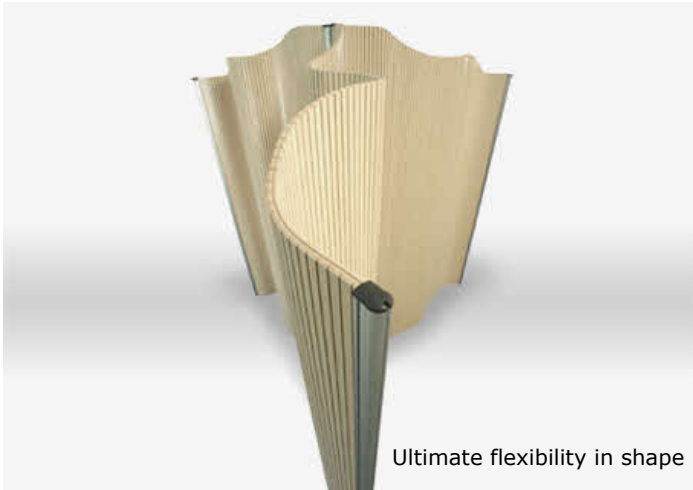

Available in two laminate finishes, Natural and Silver.

The perfect accessory to any office environment.

> **straight top** > **curved top** > **straight top**

freestanding >

For additional stability, a stylish support foot is an option.

Linking strips can also extend to its multiple flexibility.

Flexible Tambour Screens

rhythm!

Ultimate flexibility in shape

Adaptable on short notice

Slatted flexible tambour screens

finishes & general >

Rhythm - Totally flexible in form and function.

Standard frames:- Anodised, Black & Silver grey. Additional colours are available on request.

This aluminium frame is secured to the ends of the flexible tambour screen to increase rigidity as well as offering the ability to link additional screens.