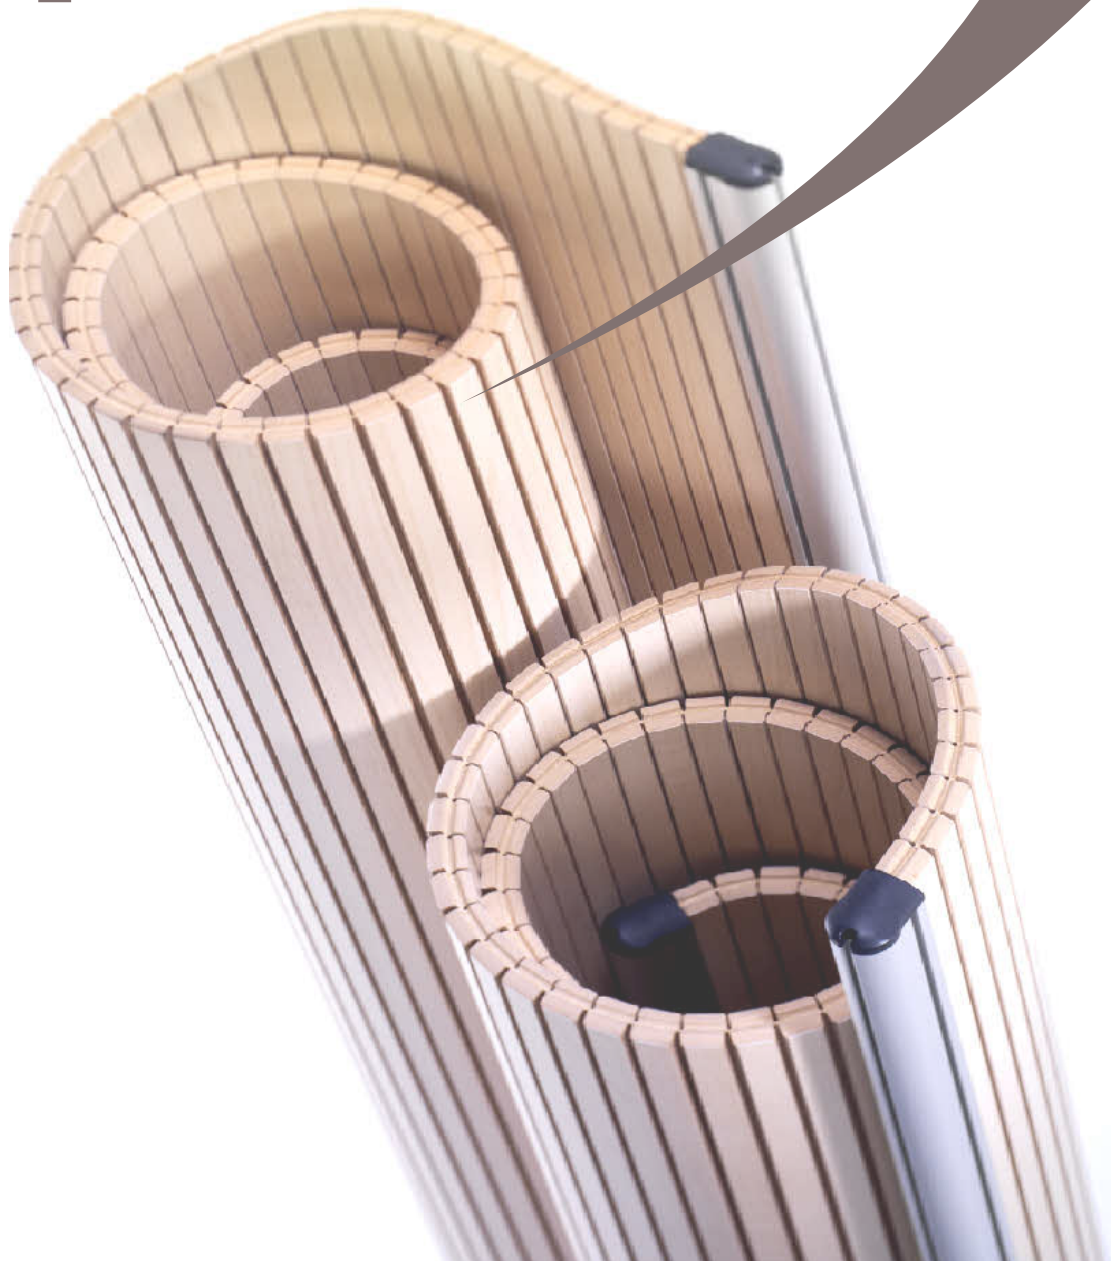

S C R E E N T E K

Retail Prices

Flexible Tambour Screens

rhythm!

the flexible division of space

Tel: 01257 795588
Email: info@screentek.co.uk
Website: www.screentek.co.uk

SCREENTEK UK Ltd - Yarrow Mill, Yarrow Road, Chorley, Lancashire, PR6 0LP