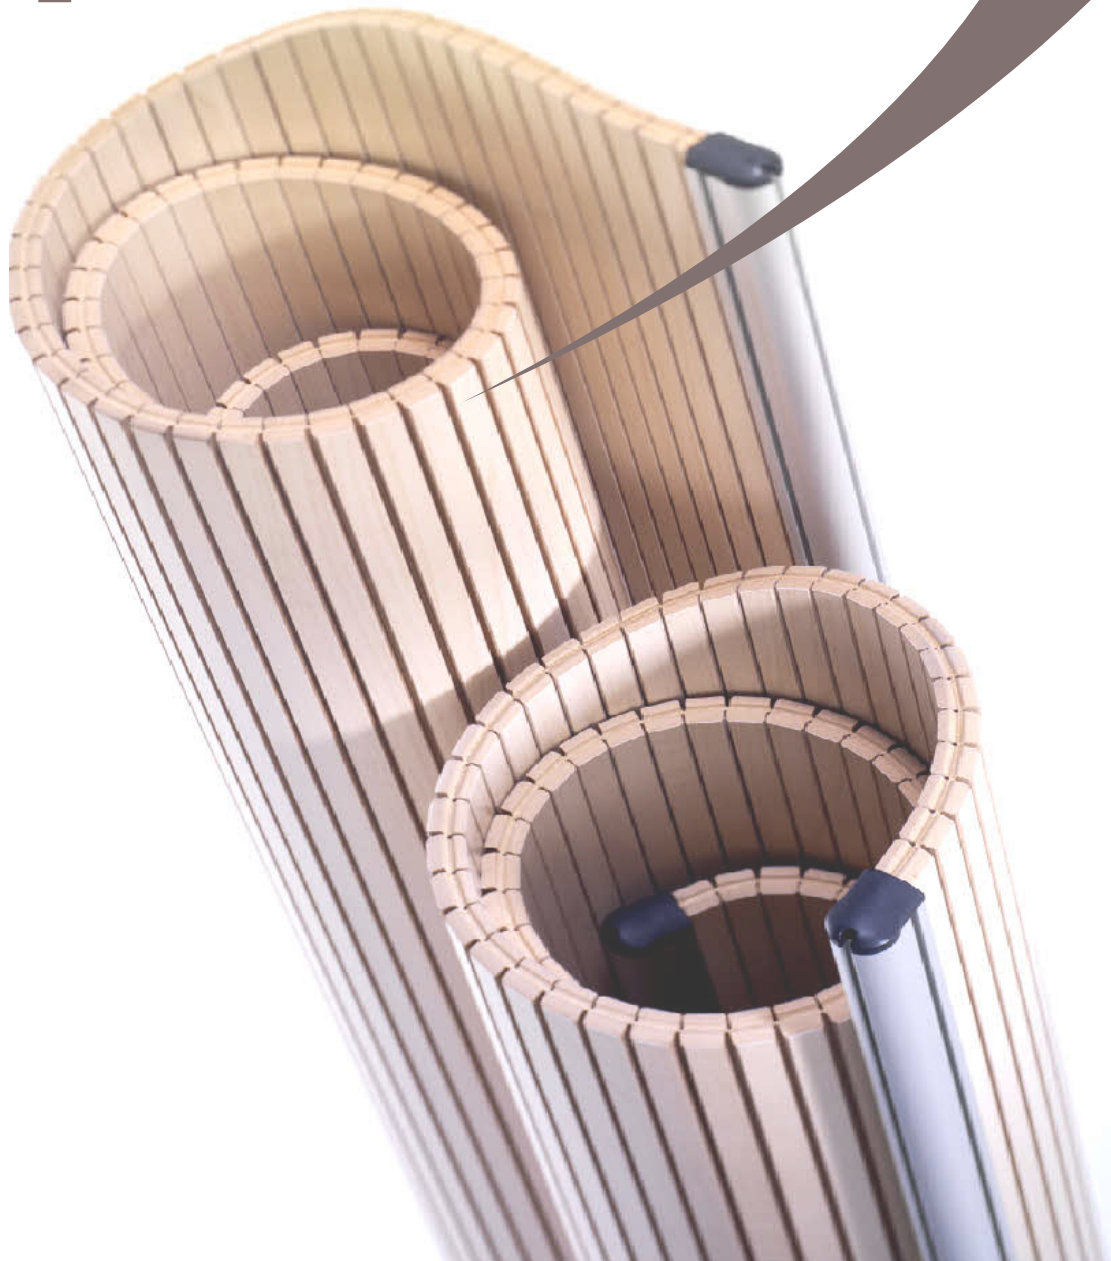

S C R E E N T E K

Retail Prices

Flexible Tambour Screens

rhythm!

the flexible division of space

Tel: 01257 277588
Email: info@screentek.co.uk
Website: www.screentek.co.uk

SCREENTEK UK Ltd - Yarrow Mill, Yarrow Road, Chorley, Lancashire, PR6 0LP